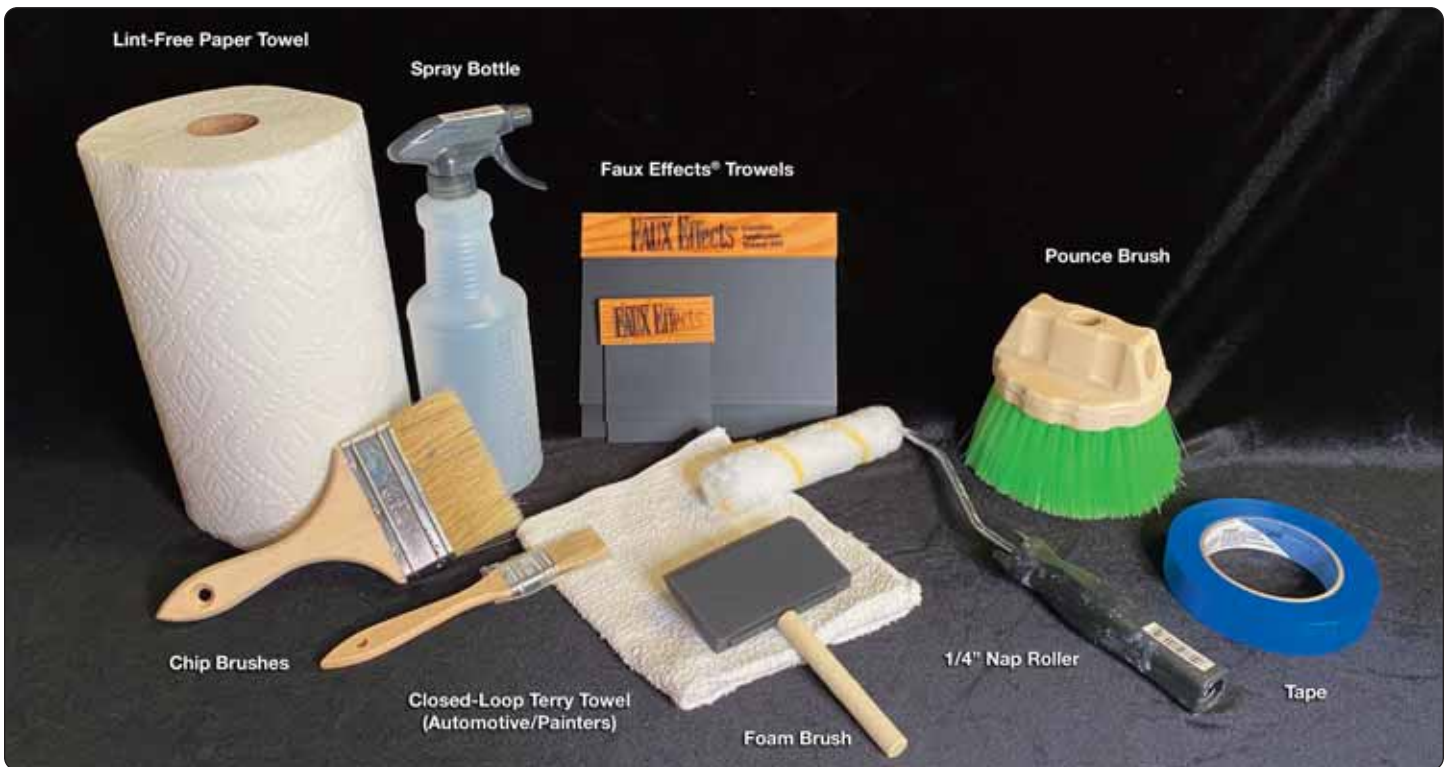

AquaStone[®] (French Limestone Column) products supplies and tools

AquaStone [®]	25 SQ/FT Per Quart	100 SQ/FT Per Gallon
AquaCreme [™]	100 SQ/FT Per Quart	
SeatCoat Clear [®]	100 SQ/FT Per Quart	400 SQ/FT Per Gallon
Faux Creme Color [™] White	8oz, 16oz, Quart	
Faux Creme Color [™] Dark Brown	8oz, 16oz, Quart	
Faux Creme Color [™] Black	8oz, 16oz, Quart	
Faux Creme Color [™] Italian Sienna	8oz, 16oz, Quart	

For products and tools visit
www.fauxstore.com

Lint-Free Paper Towel

Spray Bottle

Faux Effects[®] Trowels

Pounce Brush

Chip Brushes

Closed-Loop Terry Towel
(Automotive/Painters)

Foam Brush

1/4" Nap Roller

Tape